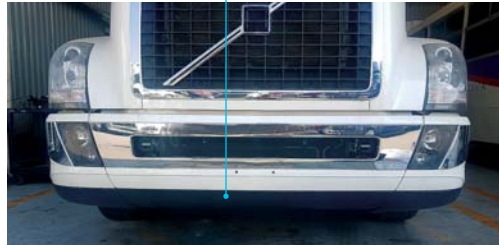

Bumper Air Flow Deflector for 2015+ Volvo VNL

- Replaces OEM numbers: 82741400(Center) / 82741404(Driver) / 82741402 (Passenger)

21688 Center - 1 Pc. / Box

21689 Driver - 1 Pc. / Box

21690 Passenger - 1 Pc. / Box