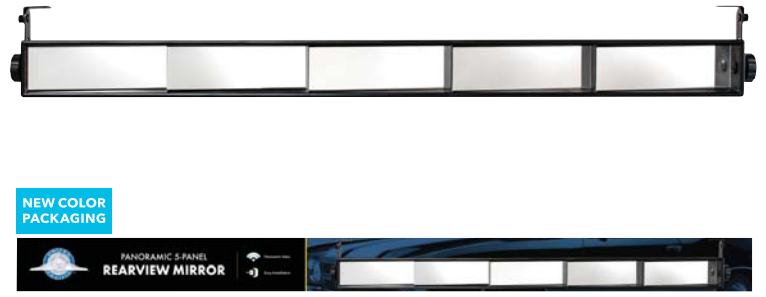

Panoramic 5-Panel Rearview Mirror

- 5-panel mirror design provides wider rear view
- Easy installation in most cars, trucks & power sports vehicles
- Mounting hardware & instruction included
- May interfere with sun visors on some applications
- Recommended for performance & off-road vehicles

60051 1 Pc. / Color Box