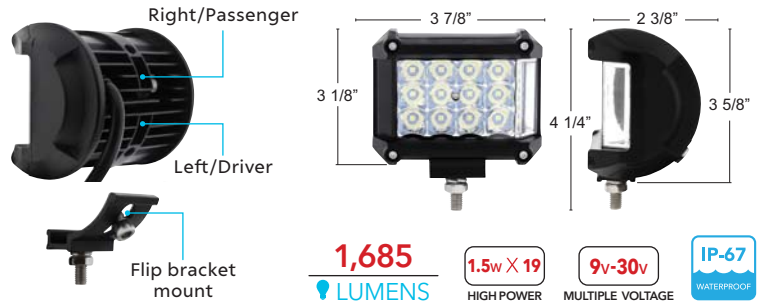

21690 Passenger - 1 Pc. / Box

LED LIGHTING

19 High Power LED Work Light with Side LED

- 19 high power 1.5W LEDs with spot & flood function for exceptional performance
- Flip bracket mount fits both driver's & passenger's side
- Operates on 9V-30V, draws 1.75 Amps at 12V
- 3 year warranty

36505 1 Pc. / Color Box

1,685
LUMENS

1.5w X 19
HIGH POWER

9v-30v
MULTIPLE VOLTAGE

IP-67
WATERPROOF

High Power LED Mini Work Light

- High power 10W Cree LED with spot function
- Operates on 9V-30V, draws 0.5 Amps at 12V
- 3 year warranty