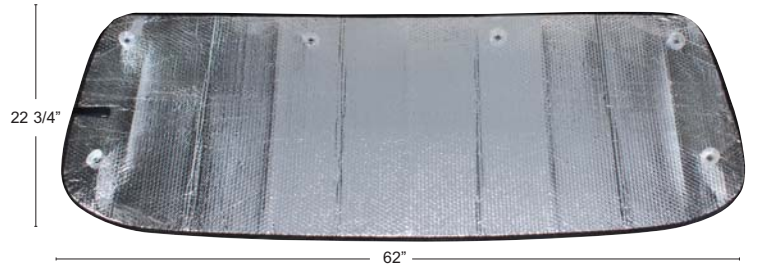

For Kenworth

Chrome Menu Control Switch (MCS) Knob for Kenworth T680/T880

- Chrome plastic Menu Control Switch (MCS) control knob
- Fits various T680/T880 Kenworth trucks
- Direct replacement for OEM control knob

41450 1 Pc. / Card

Windshield Sunshade for 2007 - 2017 Kenworth T660

- Blocks damaging UV rays & keeps interior cool
- PE bubble with reflective aluminum coating
- Accordion fold and closure strap for quick & easy storage

98996 1 Pc. / Card

Package Upgrades / Merchandising

Headlight Assembly for 2004+ Freightliner Columbia

- Easy installation, plug & play design
- Light bulb included, DOT/SAE approved
- OEM numbers: A06-75737-004/A06-75737-005
- Sold individually, please specify driver or passenger side

31344 Driver - 1 Pc. / Color Box

31345 Passenger - 1 Pc. / Color Box

NEW COLOR PACKAGING