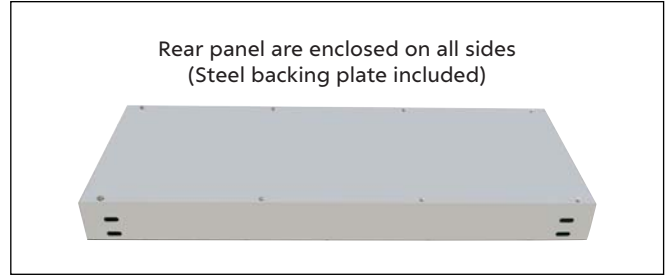

61762 1 Pc. / Color Box

COMPETITION
SERIES

Stainless Rear Center Panel w/ Four 7 LED 4" Light & Six 7 LED 2" Light & Visors - Competition Series

- Polished 430 stainless steel center panel w/ enclosed steel back panel, item number 21493
- 7 red LED w/ red lens S/T/T light, item number 39117B
- 9 Led 2" marker LED light, Item number 38171B
- Includes LED license light, chrome license frame, bullet fastener, and rubber grommet
- Chrome Plastic 2" Light Flat Bezel, Item number 10458B, Chrome Plastic 4" Light Flat Bezel, Item number 10484B