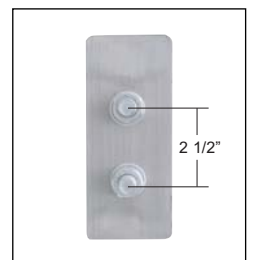

2 1/2" Bolt Pattern Spring Loaded Rear Light Bar w/ Six 7 LED 4" Light & Visors - Competition Series

- Spring loaded rear light bar with six 4" LED lights
- Polished 430 stainless steel three 4" light cutouts, item number 22301
- 2 1/2" bolt pattern
- 7 red LED w/ red lens S/T/T light, item number 39117B
- Chrome plastic flat Bezel, Item number 10484B

61762 1 Pc. / Color Box

COMPETITION
SERIES