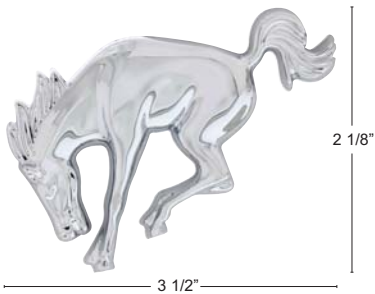

70092 1 Pc. / Card

Fits 20" Steering Wheel

Black Day/Night Interior Rearview Mirror Assembly - Flat Type Mount

- Convenient day/night feature
- Available in 8" & 10"

60052 8" - 1 Pc. / Box

60053 10" - 1 Pc. / Box